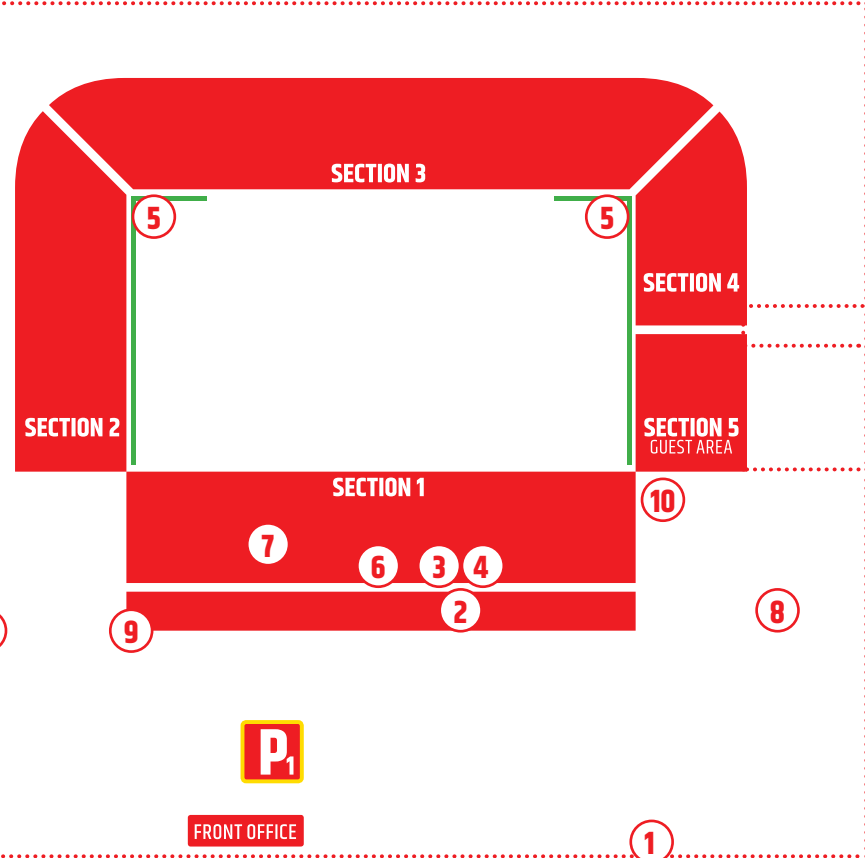

HÄMMERLING HALLE

P₂

P₁ P₂ P₃ Parking spaces - VIP

- 1** Entrance - Press
- 2** Vest Issue / Accreditation
- 3** Press Conference & Mixed Zone
- 4** Flash Interview Zone
- 5** Photo Area
- 6** Level 3: Radio Work Area
- 7** Block C1: Print & Web Work Area
- 8** Compound
- 9** Access to Press Seats
- 10** Access for Photographers
- 11** Union-Zeughaus
- 12** Parking spaces - Press

BAHNHOFSTRASSE

P1
P2
P3
P4
P5

RUDOLF-RÜHL-ALLEE

P1
P2
P3
P5

WUHLHE

Straßenbahn
27 · 60 · 67

FRONT OFFICE

GASSTATION

P FANHAUS

Direction Berlin Centre
A113 Exit Adlershof

AN DER WUHLHEIDE

P1 · P2 · P3 · P5

LINDENSTRASSE

P1 · P4
P2 · P3 · P5

Direction Old Town Köpenick
A113 Exit Adlershof